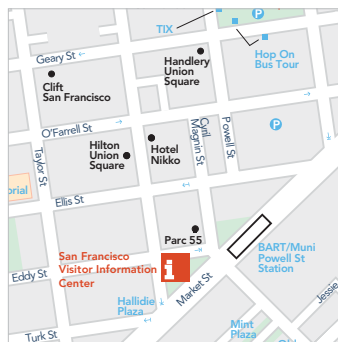

## SAN FRANCISCO DOWNTOWN CONNECTION

The collection is centrally located at the nexus of Union Square, SOMA, and Central Market representing five hotels with 2,900-plus Hilton rooms anchoring your meeting experience.

### PROPERTIES

- Clift San Francisco
- Handlery Union Square Hotel
- Hilton San Francisco Union Square
- Hotel Nikko San Francisco
- Parc 55 San Francisco – a Hilton Hotel

## MOSCONE CONNECTION

In the South of Market area, within a block and a half of each other, two hotels tower over the heart of downtown and are just steps away from premium shopping, dining, entertainment and cultural venues.